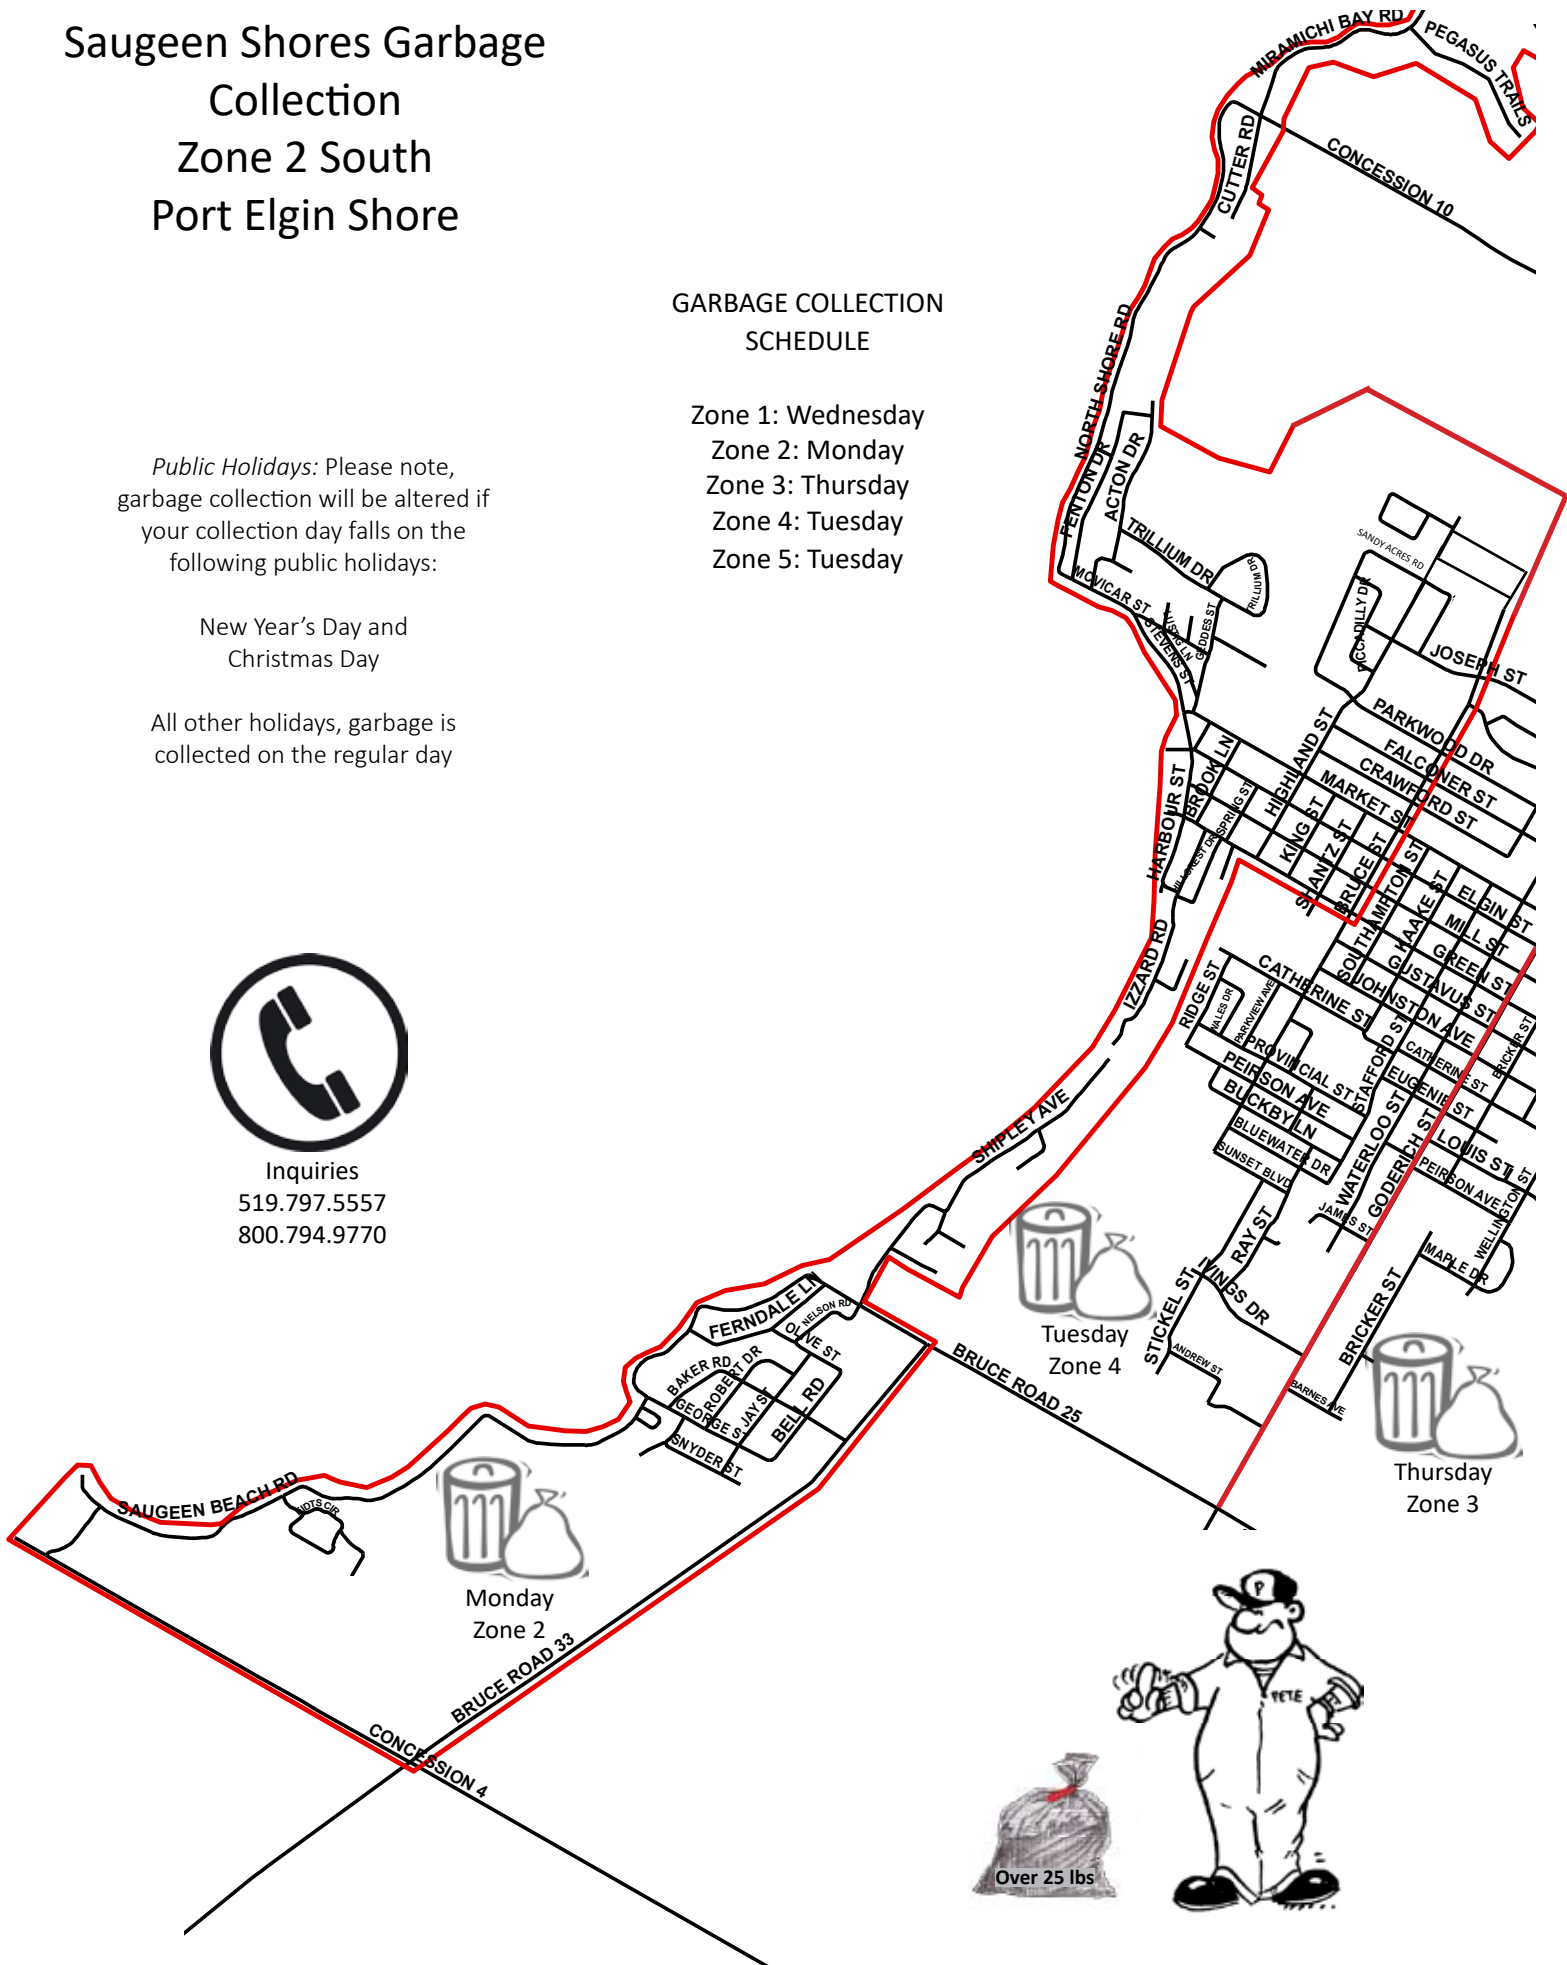

Saugeen Shores Garbage Collection

Zone 2 South

Port Elgin Shore

GARBAGE COLLECTION SCHEDULE

- Zone 1: Wednesday
- Zone 2: Monday
- Zone 3: Thursday
- Zone 4: Tuesday
- Zone 5: Tuesday

Public Holidays: Please note, garbage collection will be altered if your collection day falls on the following public holidays:

New Year's Day and
Christmas Day

All other holidays, garbage is collected on the regular day

Inquiries
519.797.5557
800.794.9770

Tuesday
Zone 4

Thursday
Zone 3

Monday
Zone 2

Over 25 lbs