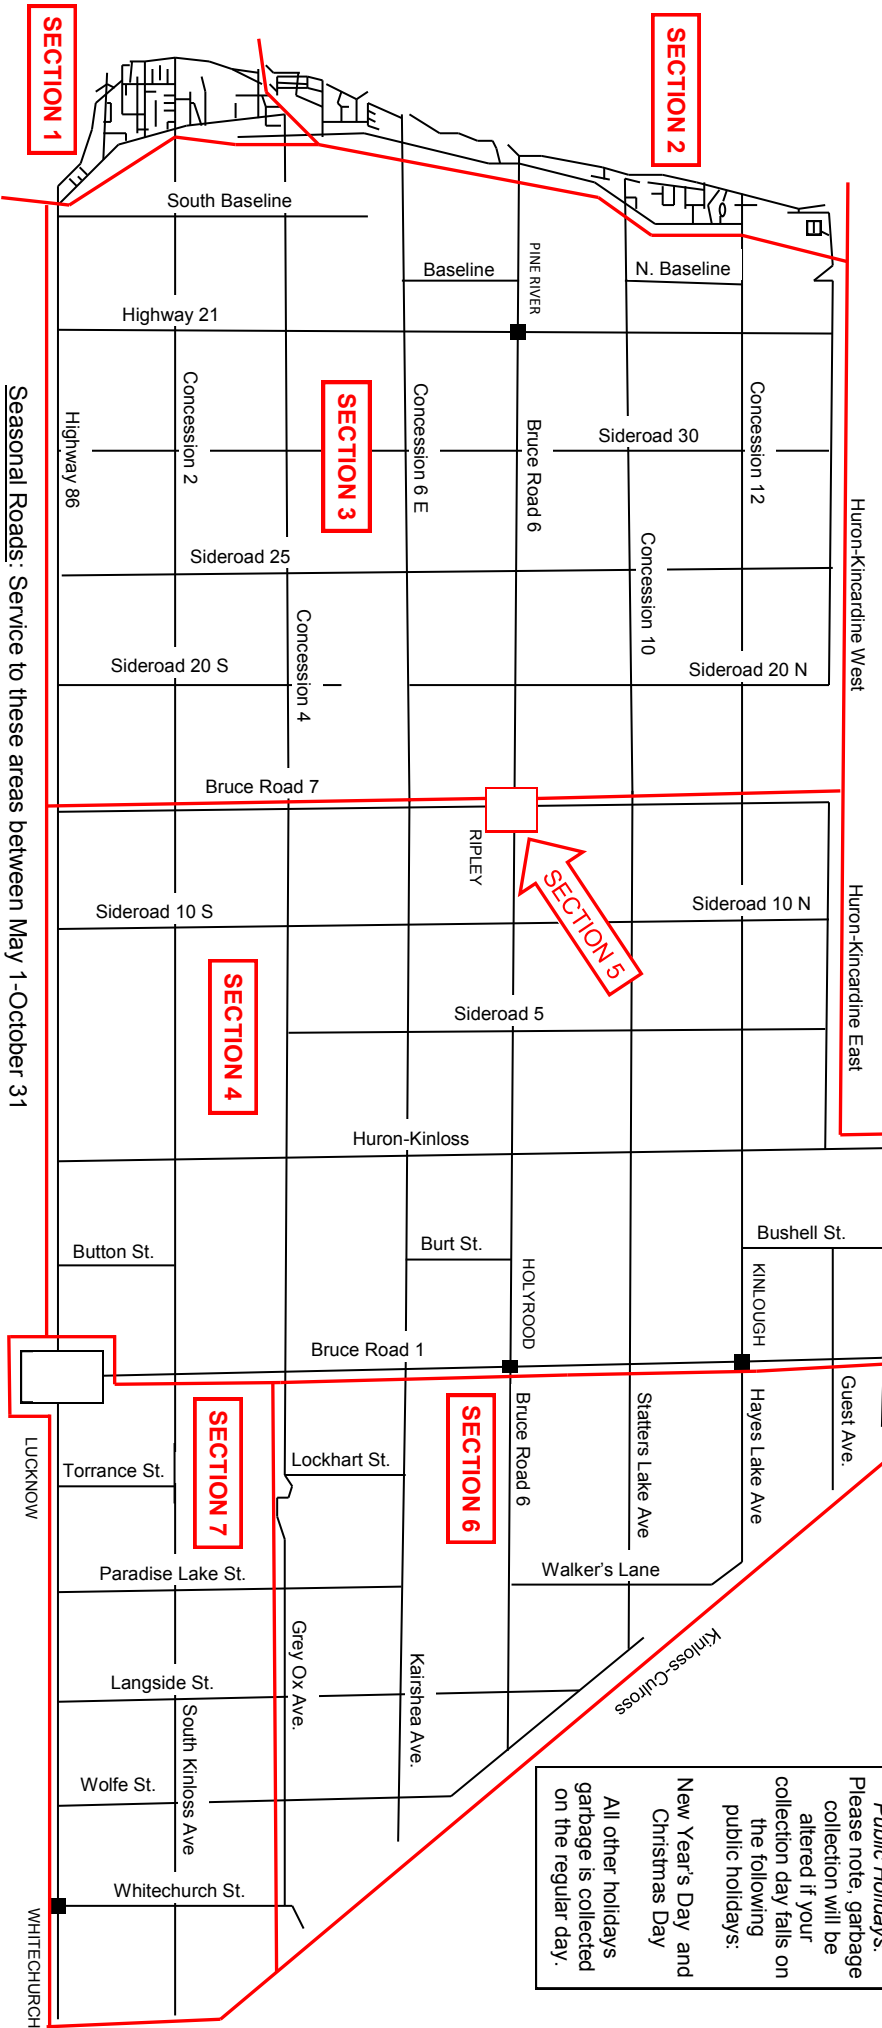

Huron-Kinloss, Township of

- Section 1 :** Lakeshore South-Ashfield boundary to south side of Pine River Lake Huron shoreline east to and including both sides of Lake Range Drive & Arthur Street.
- Section 2 :** Lakeshore North-North of Pine River to Kincardine boundary Lake Huron shoreline east to and including both sides of Lake Range Dr.
- Section 3:** All rural properties east of Lake Range Drive to and excluding Bruce Road 7 (excluding Arthur Street).
- Section 4:** All rural properties east of and including Bruce Road 7, excluding properties east of Bruce Road 1 except for Silver Lake Road.
- Section 5 :** Village of Ripley.
- Section 6 :** All rural properties east of Bruce Road 1, from and including Grey Ox Avenue north to and including Southline Ave (east of Bruce Road 1).
- Section 7 :** All rural properties east of Bruce Road 1 and south of Grey Ox Avenue; and Village of Lucknow; and Hamlet of Whitechurch.

Corrugated Cardboard Depots
 Ripley Public Works Yard
 Point Clark Community Centre
 Lucknow Village Market
 Old Fire Hall (corner of Willoughby & Inglis)

Full Recycling Depots
 Kinloss Landfill Site (no cardboard)
 Huron Landfill Site (incl. cardboard)

Garbage Collection Schedule

- Section 1 : Monday
- Section 2 & 5: Tuesday
- Section 3, 4, 6: Wednesday
- Section 7 : Thursday

Please have garbage out by 8:00 a.m.

Public Holidays:
 Please note, garbage collection will be altered if your collection day falls on the following public holidays:
 New Year's Day and Christmas Day
 All other holidays garbage is collected on the regular day.

Seasonal Roads: Service to these areas between May 1-October 31