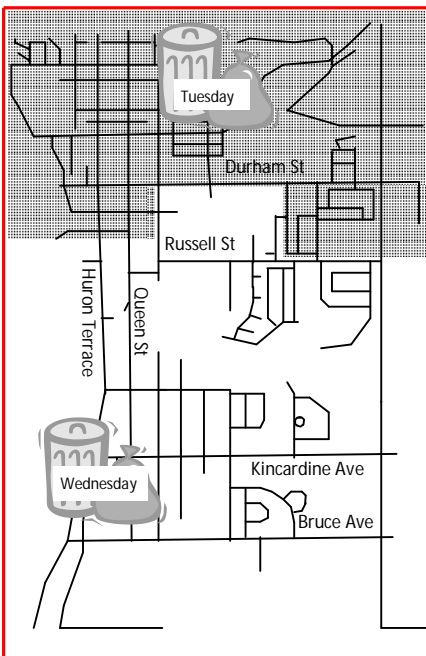

New Year's Day, Good Friday and Christmas Day

All other holidays garbage is collected on the regular day.

Seasonal Roads:

Service to these areas between May 1-October 31

**Ward 1 - Detail map**

**Ward 1**