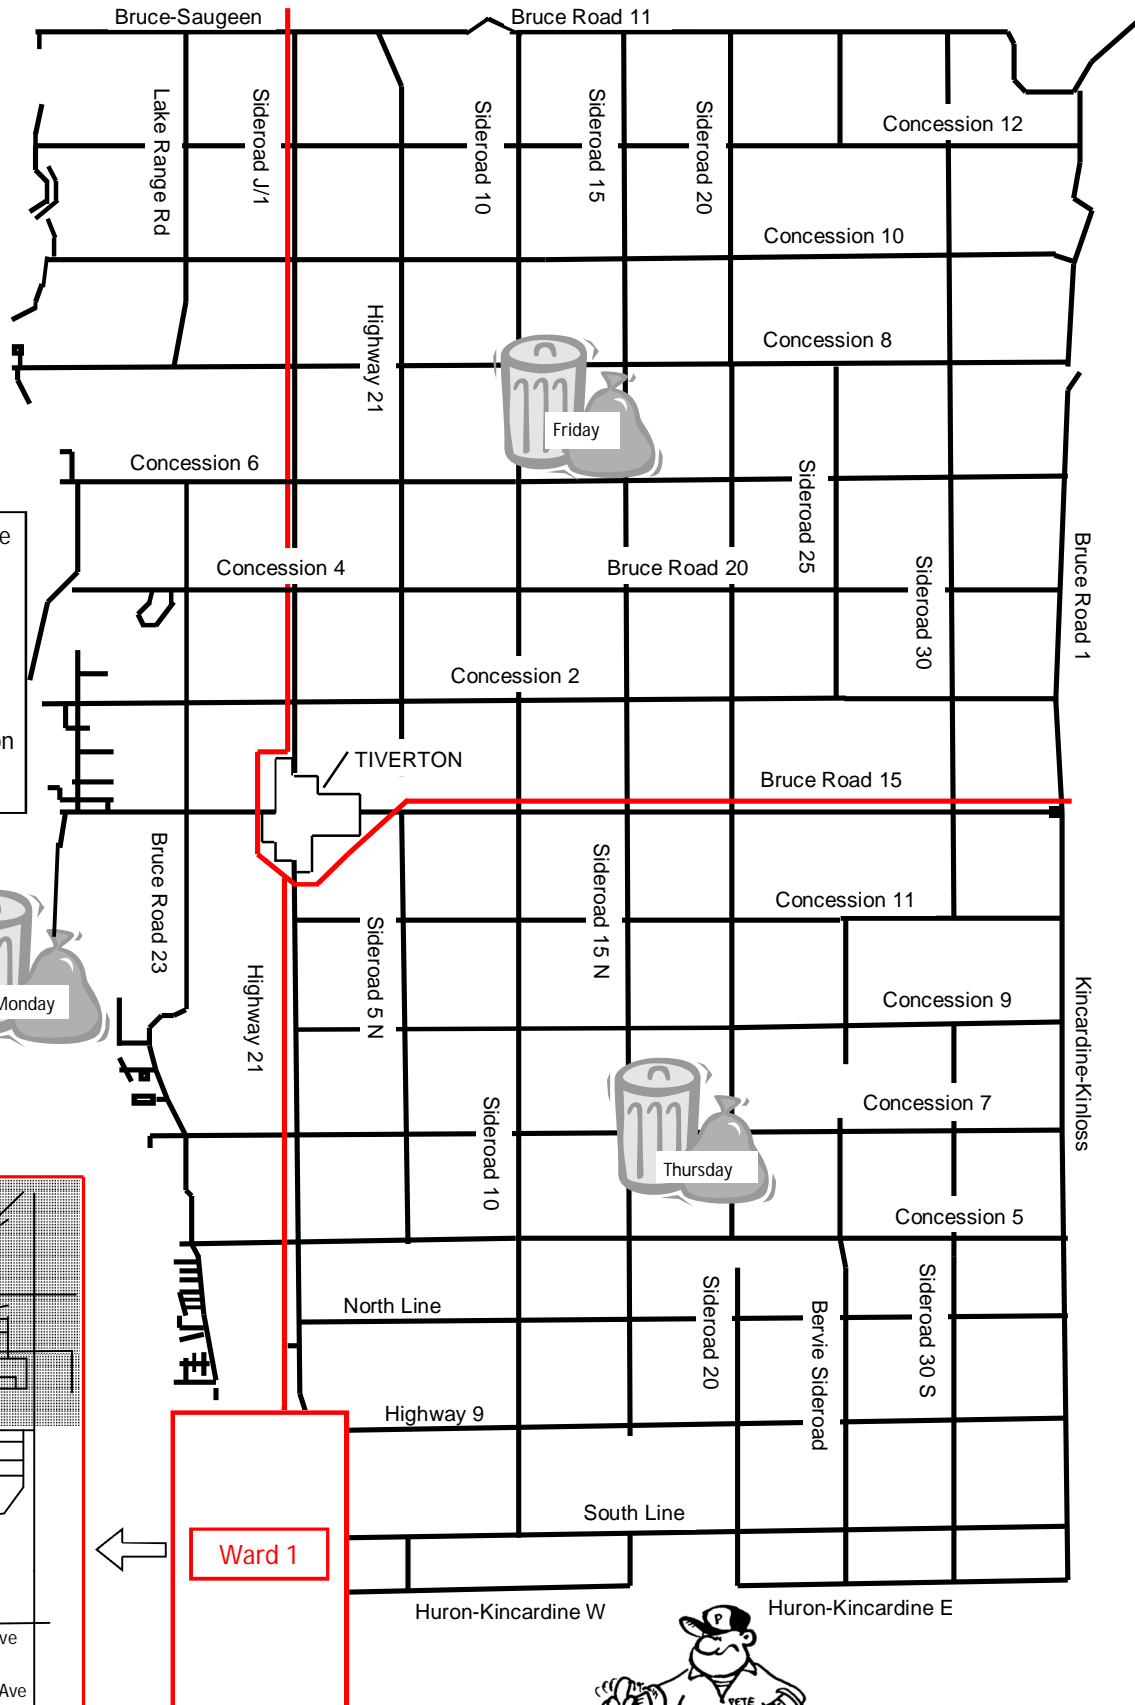

# Kincardine, Municipality of

The Municipality of Kincardine requires all bags to be tagged

**Please place waste out for collection by 8 a.m.**

*Public Holidays:* Please note that on the following holidays, garbage collection has been altered:

New Year's Day, Good Friday and Christmas Day

All other holidays garbage is collected on the regular day.

Seasonal Roads:

Service to these areas between May 1-October 31

**Ward 1 - Detail map**

**Ward 1**