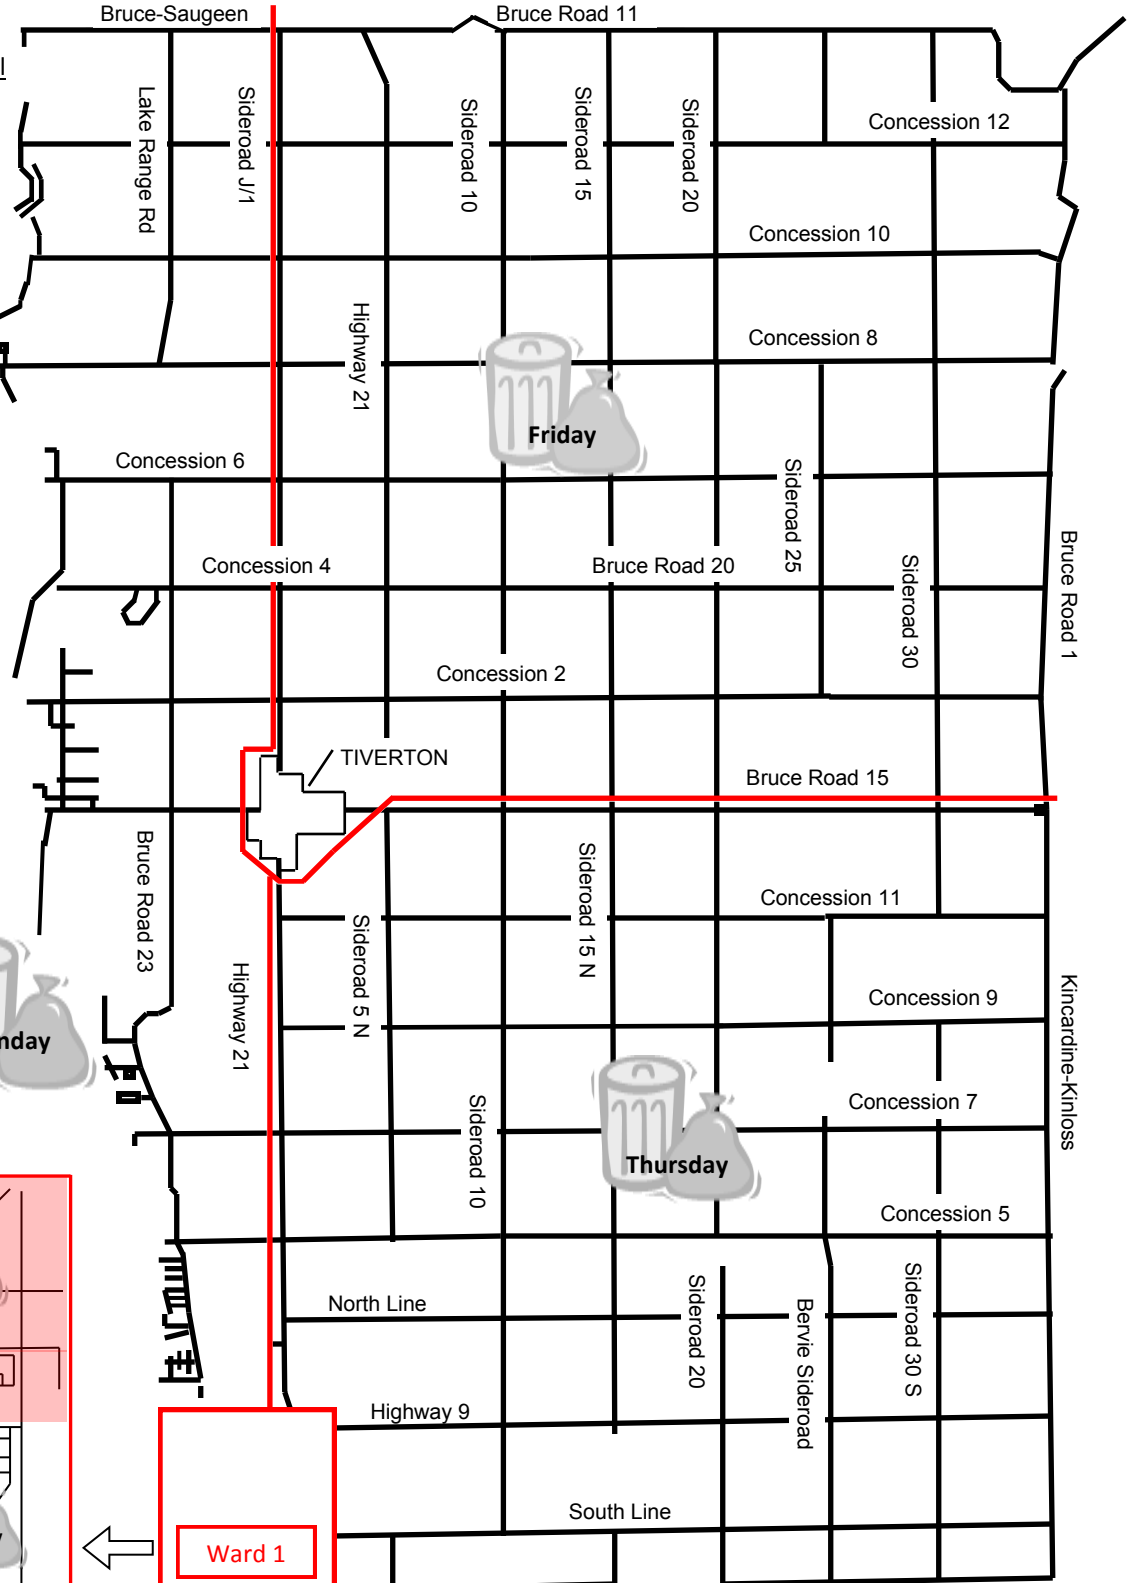

Kincardine, Municipality of

Please place waste out for collection by 8 a.m.

The Municipality of Kincardine requires all bags to be tagged

Public Holidays: Please note, garbage collection will be altered if your collection day falls on the following public holidays:

New Year's Day and Christmas Day

All other holidays garbage is collected on the regular day.

Inquiries:
519.797.5557
800.794.9770

Ward 1 - Detail map

Seasonal Roads: Service to these areas between May 1 - October 31