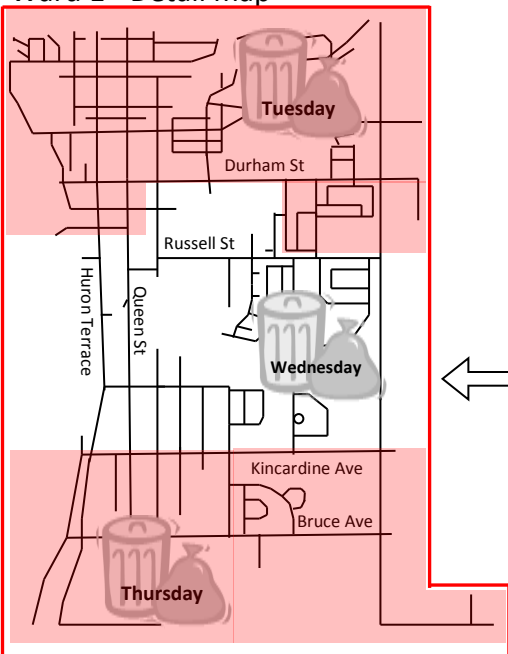

Kincardine, Municipality of

Please place waste out for collection by 8 a.m.

The Municipality of Kincardine requires all bags to be tagged

Public Holidays: Please note, garbage collection will be altered if your collection day falls on the following public holidays:

New Year's Day and Christmas Day

All other holidays garbage is collected on the regular day.

Inquiries:
519.797.5557
800.794.9770

Ward 1 - Detail map

Seasonal Roads: Service to these areas between May 1 - October 31