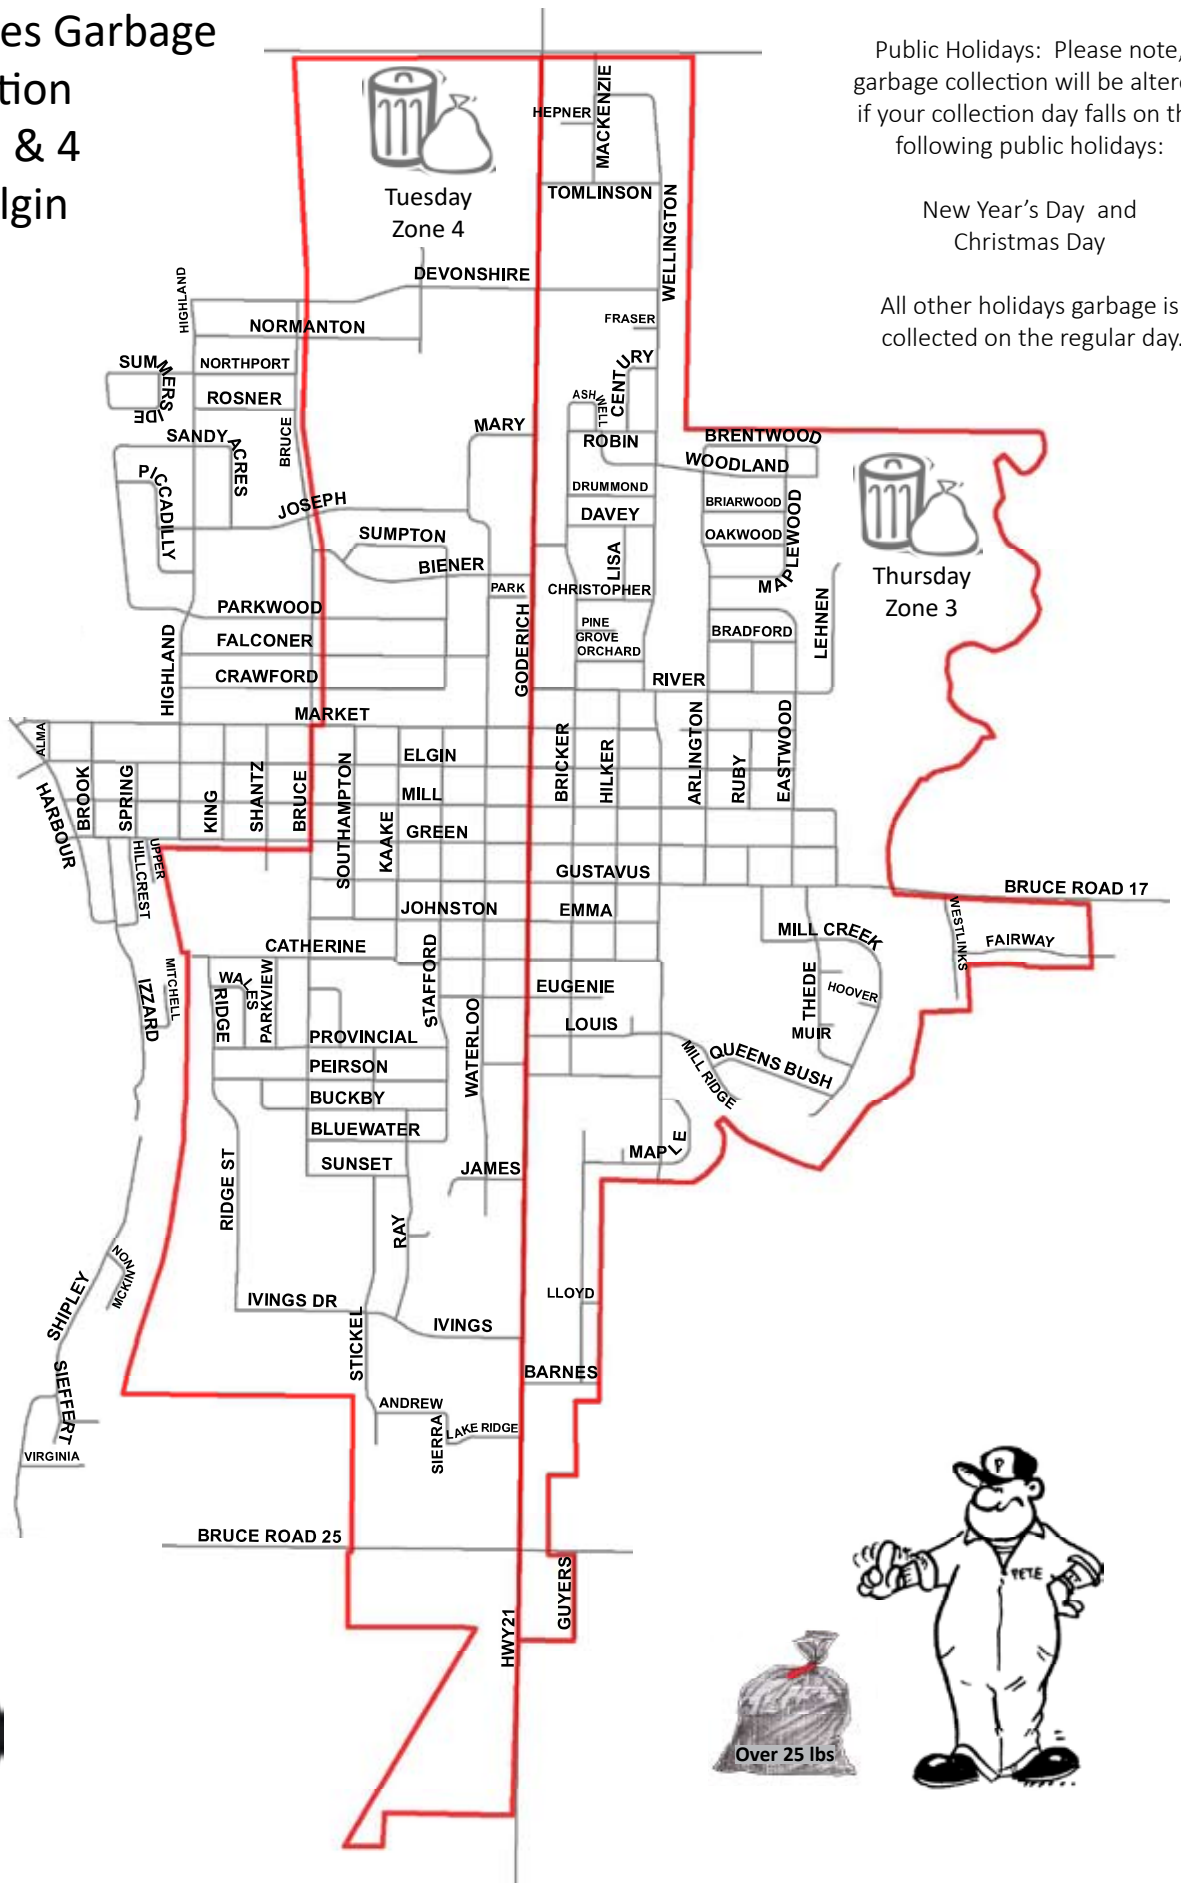

Saugeen Shores Garbage

Collection Zone 3 & 4 Port Elgin

GARBAGE COLLECTION SCHEDULE

- Zone 1: Wednesday
- Zone 2: Monday
- Zone 3: Thursday
- Zone 4: Tuesday
- Zone 5: Tuesday

Public Holidays: Please note, garbage collection will be altered if your collection day falls on the following public holidays:

New Year's Day and Christmas Day

All other holidays garbage is collected on the regular day.

Inquiries
519.797.5557
800.794.9770